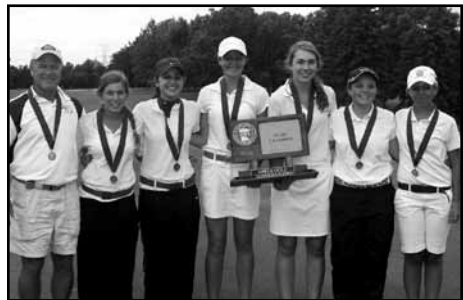

**MS
HL**

MINN STATE HIGH SCHOOL

2012 Boys' AAA Team Champions: Moorhead

2012 Girls' AAA Team Champions: New Prague

Minnesota State High School Championships continued on next page.

MINNESOTA STATE HIGH SCHOOL CHAMPIONSHIPS