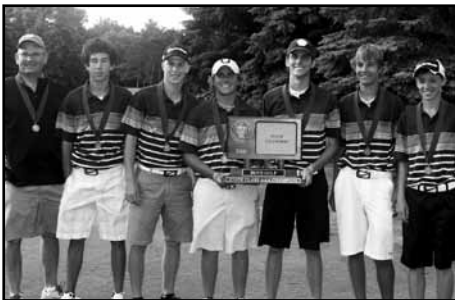

**MS
HL**

MINN STATE HIGH SCHOOL

2012 Boys' AAA Team Champions: Moorhead

2012 Girls' AAA Team Champions: New Prague

Minnesota State High School Championships continued on next page.

MINNESOTA STATE HIGH SCHOOL CHAMPIONSHIPS